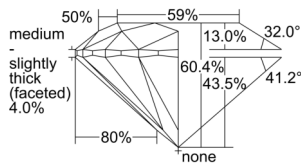

GIA®

FACSIMILE

GIA REPORT 1503368920

Verify this report at GIA.edu

GIA NATURAL DIAMOND DOSSIER®

September 06, 2024
GIA Report Number 1503368920
Shape and Cutting Style ..... Round Brilliant
Measurements ..... 5.13 - 5.15 x 3.10 mm

GRADING RESULTS

Carat Weight ..... 0.50 carat
Color Grade I
Clarity Grade VS1
Cut Grade ..... Excellent

ADDITIONAL GRADING INFORMATION

Polish ..... Excellent
Symmetry ..... Excellent
Fluorescence ..... None
Clarity Characteristics ..... Crystal, Feather, Pinpoint
Inscription(s): GIA 1503368920

PROPORTIONS

Profile to actual proportions

GRADING SCALES

GIA COLOR SCALE	GIA CLARITY SCALE	GIA CUT SCALE	
D	FLAWLESS	EXCELLENT	
E	INTERNALLY FLAWLESS		
F		VVS₁	VERY GOOD
G	VVS₂		
H	VS₁	GOOD	
I	VS₂		
J	SI₁	FAIR	
K	SI₂		
L	I₁	POOR	
M			
N			
O	I₂		
P			
Q	I₃		
R			
S			
T			
U			
V			
W			
X			
Y			
Z