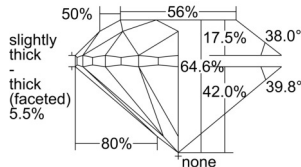

GIA®

FACSIMILE

GIA REPORT 1503372798

Verify this report at GIA.edu

GIA NATURAL DIAMOND DOSSIER®

September 06, 2024
GIA Report Number 1503372798
Shape and Cutting Style ..... Round Brilliant
Measurements ..... 5.94 - 6.04 x 3.87 mm

GRADING RESULTS

Carat Weight ..... 0.90 carat
Color Grade ..... K
Clarity Grade VS2
Cut Grade ..... Very Good

ADDITIONAL GRADING INFORMATION

Polish ..... Excellent
Symmetry ..... Very Good
Fluorescence ..... Medium Blue
Clarity Characteristics..... Crystal, Cloud
Inscription(s): GIA 1503372798

PROPORTIONS

Profile to actual proportions

GRADING SCALES

GIA COLOR SCALE

COLOURLESS	D
	E
	F
	G
	H
	I
	J
NEAR COLOURLESS	K
	L
FAIN	M
	N
	O
	P
VERY LIGHT	Q
	R
	S
	T
	U
	V
	W
	X
	Y
LIGHT	Z

GIA CLARITY SCALE

VERY VERY SLIGHTLY INCLUDED	FLAWLESS
	INTERNALLY FLAWLESS
VERY SLIGHTLY INCLUDED	VVS₁
	VVS₂
SLIGHTLY INCLUDED	VS₁
	VS₂
INCLUDED	SI₁
	SI₂
	I₁
	I₂
	I₃

GIA CUT SCALE

EXCELLENT
VERY GOOD
GOOD
FAIR
POOR