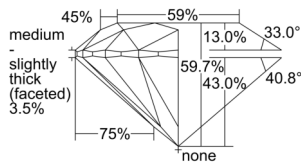

GIA®

FACSIMILE

GIA REPORT 1503373471

Verify this report at GIA.edu

GIA NATURAL DIAMOND DOSSIER®

September 06, 2024
GIA Report Number 1503373471
Shape and Cutting Style ..... Round Brilliant
Measurements ..... 4.78 - 4.81 x 2.87 mm

GRADING RESULTS

Carat Weight ..... 0.40 carat
Color Grade ..... F
Clarity Grade S11
Cut Grade ..... Excellent

ADDITIONAL GRADING INFORMATION

Polish ..... Excellent
Symmetry ..... Excellent
Fluorescence ..... None
Clarity Characteristics ..... Crystal, Cloud
Inscription(s): GIA 1503373471

PROPORTIONS

Profile to actual proportions

GRADING SCALES

GIA COLOR SCALE	GIA CLARITY SCALE	GIA CUT SCALE
D	FLAWLESS	EXCELLENT
E	FLAWLESS	
F	INTERNALLY FLAWLESS	VERY GOOD
G	FLAWLESS	
H	VVS₁	GOOD
I	VVS₂	
J	VS₁	FAIR
K	VS₂	
L	S1₁	POOR
M	S1₂	
N	I₁	
O	I₂	
P	I₃	
Q		
R		
S		
T		
U		
V		
W		
X		
Y		
Z