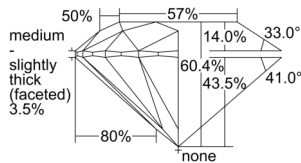

GIA®

FACSIMILE

GIA REPORT 1503375794

Verify this report at GIA.edu

GIA NATURAL DIAMOND DOSSIER®

September 09, 2024
GIA Report Number 1503375794
Shape and Cutting Style ..... Round Brilliant
Measurements ..... 4.83 - 4.84 x 2.92 mm

GRADING RESULTS

Carat Weight ..... 0.41 carat
Color Grade ..... E
Clarity Grade S11
Cut Grade ..... Excellent

ADDITIONAL GRADING INFORMATION

Polish ..... Excellent
Symmetry ..... Excellent
Fluorescence ..... None
Clarity Characteristics ..... Crystal, Cloud, Feather
Inscription(s): GIA 1503375794

PROPORTIONS

Profile to actual proportions

GRADING SCALES

GIA COLOR SCALE	GIA CLARITY SCALE	GIA CUT SCALE	
D	FLAWLESS	EXCELLENT	
E	INTERNALLY FLAWLESS		
F		VVS₁	VERY GOOD
G	VVS₂		
H	VS₁	GOOD	
I	VS₂		
J	S1₁	FAIR	
K	S1₂		
L	I₁	POOR	
M	I₂		
N	I₃		
O			
P			
Q			
R			
S			
T			
U			
V			
W			
X			
Y			
Z