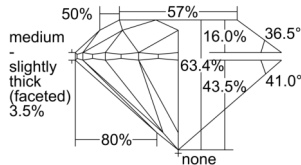

GIA®

FACSIMILE

GIA REPORT 1503378566

Verify this report at GIA.edu

GIA NATURAL DIAMOND DOSSIER®

September 09, 2024
GIA Report Number 1503378566
Shape and Cutting Style ..... Round Brilliant
Measurements ..... 5.60 - 5.65 x 3.56 mm

GRADING RESULTS

Carat Weight ..... 0.70 carat
Color Grade ..... D
Clarity Grade VS1
Cut Grade ..... Excellent

ADDITIONAL GRADING INFORMATION

Polish ..... Excellent
Symmetry ..... Excellent
Fluorescence ..... None
Clarity Characteristics..... Crystal, Pinpoint, Indented Natural
Inscription(s): GIA 1503378566

PROPORTIONS

Profile to actual proportions

GRADING SCALES

GIA COLOR SCALE	GIA CLARITY SCALE	GIA CUT SCALE	
D	FLAWLESS	EXCELLENT	
E	INTERNALLY FLAWLESS		
F		VVS₁	VERY GOOD
G	VVS₂		
H	VS₁	GOOD	
I	VS₂		
J	SI₁	FAIR	
K	SI₂		
L	I₁	POOR	
M			
N			
O	I₂		
P			
Q			
R	I₃		
S			
T			
U			
V			
W			
X			
Y			
Z