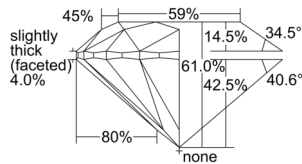

GIA®

FACSIMILE

GIA REPORT 1503384605

Verify this report at GIA.edu

GIA NATURAL DIAMOND DOSSIER®

September 10, 2024
GIA Report Number 1503384605
Shape and Cutting Style ..... Round Brilliant
Measurements ..... 5.10 - 5.12 x 3.12 mm

GRADING RESULTS

Carat Weight ..... 0.50 carat
Color Grade ..... F
Clarity Grade VS1
Cut Grade ..... Excellent

ADDITIONAL GRADING INFORMATION

Polish ..... Excellent
Symmetry ..... Excellent
Fluorescence ..... Faint
Clarity Characteristics ..... Feather, Cloud
Inscription(s): GIA 1503384605

PROPORTIONS

Profile to actual proportions