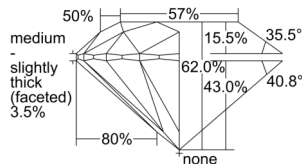

GIA®

FACSIMILE

GIA REPORT 1503385608

Verify this report at GIA.edu

GIA NATURAL DIAMOND DOSSIER®

September 10, 2024
GIA Report Number 1503385608
Shape and Cutting Style ..... Round Brilliant
Measurements ..... 6.04 - 6.07 x 3.76 mm

GRADING RESULTS

Carat Weight ..... 0.85 carat
Color Grade ..... G
Clarity Grade VS1
Cut Grade ..... Excellent

ADDITIONAL GRADING INFORMATION

Polish ..... Excellent
Symmetry ..... Excellent
Fluorescence ..... None
Clarity Characteristics ..... Cloud, Feather, Pinpoint
Inscription(s): GIA 1503385608

PROPORTIONS

Profile to actual proportions

GRADING SCALES

GIA COLOR SCALE	GIA CLARITY SCALE	GIA CUT SCALE	
D	FLAWLESS	EXCELLENT	
E	INTERNALLY FLAWLESS		
F		VVS₁	VERY GOOD
G	VVS₂		
H	VS₁	GOOD	
I	VS₂		
J	SI₁	FAIR	
K	SI₂		
L	I₁	POOR	
M			
N			
O	I₂		
P			
Q			
R	I₃		
S			
T			
U			
V			
W			
X			
Y			
Z