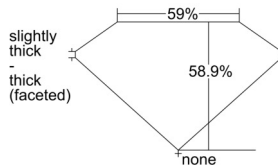

GIA®

FACSIMILE

GIA REPORT 1503408482

Verify this report at GIA.edu

GIA NATURAL DIAMOND DOSSIER®

September 12, 2024
GIA Report Number 1503408482
Shape and Cutting Style ..... Heart Brilliant
Measurements ..... 4.87 x 5.49 x 3.23 mm

GRADING RESULTS

Carat Weight ..... 0.50 carat
Color Grade ..... G
Clarity Grade VS1

ADDITIONAL GRADING INFORMATION

Polish ..... Excellent
Symmetry ..... Excellent
Fluorescence ..... None
Clarity Characteristics..... Crystal, Feather, Needle, Pinpoint
Inscription(s): GIA 1503408482

PROPORTIONS

Profile not to actual proportions

GRADING SCALES

GIA COLOR SCALE		GIA CLARITY SCALE	
NEAR COLORLESS	D	VERY VERY SLIGHTLY INCLUDED	FLAWLESS
	E		INTERNALLY FLAWLESS
	F		VVS₁
	G		VVS₂
	H		VS₁
	I		VS₂
	J		SI₁
	K		SI₂
	L		I₁
	M		I₂
FAINT	N	SLIGHTLY INCLUDED	I₃
	O		
	P		
	Q		
VERY LIGHT	R	INCLUDED	
	S		
	T		
	U		
	V		
	W		
LIGHT	X		
	Y		
	Z