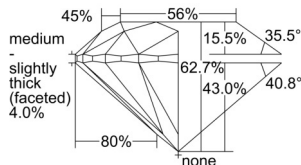

GIA®

FACSIMILE

GIA REPORT 1503409066

Verify this report at GIA.edu

GIA NATURAL DIAMOND DOSSIER®

September 12, 2024
GIA Report Number 1503409066
Shape and Cutting Style ..... Round Brilliant
Measurements ..... 3.71 - 3.73 x 2.33 mm

GRADING RESULTS

Carat Weight ..... 0.20 carat
Color Grade ..... G
Clarity Grade VS1
Cut Grade ..... Excellent

ADDITIONAL GRADING INFORMATION

Polish ..... Excellent
Symmetry ..... Excellent
Fluorescence ..... None
Clarity Characteristics..... Crystal, Cloud, Needle, Pinpoint
Inspection(s): GIA 1503409066

PROPORTIONS

Profile to actual proportions

GRADING SCALES

GIA COLOR SCALE

COLORED	D
	E
	F
	G
	H
	I
	J
NEAR COLORLESS	K
	L
Faint	M
	N
	O
	P
Very Light	Q
	R
	S
	T
	U
	V
Light	W
	X
	Y
	Z

GIA CLARITY SCALE

FLAWLESS	VERY VERY SLIGHTLY INCLUDED	VS₁	VS₂	VS₁	VS₂	SI₁	SI₂	I₁	I₂	I₃		
											FLAWLESS	INTERNALLY FLAWLESS

GIA CUT SCALE

EXCELLENT
VERY GOOD
GOOD
FAIR
POOR