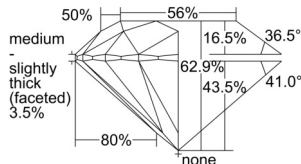

GIA®

FACSIMILE

GIA REPORT 1503411766

Verify this report at GIA.edu

GIA NATURAL DIAMOND DOSSIER®

September 13, 2024
GIA Report Number 1503411766
Shape and Cutting Style ..... Round Brilliant
Measurements ..... 5.09 - 5.12 x 3.21 mm

GRADING RESULTS

Carat Weight ..... 0.51 carat
Color Grade ..... D
Clarity Grade VS1
Cut Grade ..... Excellent

ADDITIONAL GRADING INFORMATION

Polish ..... Excellent
Symmetry ..... Excellent
Fluorescence ..... Medium Blue
Clarity Characteristics ..... Crystal, Pinpoint, Cloud
Inscription(s): GIA 1503411766

PROPORTIONS

Profile to actual proportions

GRADING SCALES

GIA COLOR SCALE	GIA CLARITY SCALE	GIA CUT SCALE	
D	FLAWLESS	EXCELLENT	
E	INTERNALLY FLAWLESS		
F		VVS₁	VERY GOOD
G	VVS₂		
H	VS₁	GOOD	
I	VS₂		
J	SI₁	FAIR	
K	SI₂		
L	I₁	POOR	
M			
N			
O	I₂		
P			
Q			
R	I₃		
S			
T			
U			
V			
W			
X			
Y			
Z