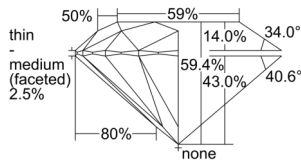

GIA®

FACSIMILE

GIA REPORT 1503417642

Verify this report at GIA.edu

GIA NATURAL DIAMOND DOSSIER®

September 16, 2024
GIA Report Number 1503417642
Shape and Cutting Style ..... Round Brilliant
Measurements ..... 4.70 - 4.72 x 2.80 mm

GRADING RESULTS

Carat Weight ..... 0.37 carat
Color Grade ..... F
Clarity Grade S11
Cut Grade ..... Excellent

ADDITIONAL GRADING INFORMATION

Polish ..... Excellent
Symmetry ..... Excellent
Fluorescence ..... None
Clarity Characteristics ..... Cloud, Feather
Inscription(s): GIA 1503417642

PROPORTIONS

Profile to actual proportions

GRADING SCALES

GIA COLOR SCALE		GIA CLARITY SCALE		GIA CUT SCALE	
COLORLESS	D	FLAWLESS	VERY VERY SLIGHTLY INCLUDED	EXCELLENT	
	E				
	F	INTERNALLY FLAWLESS			
	G				
	NEAR COLORLESS	H		VVS₁	VERY GOOD
		I			
	FAINT	J		VVS₂	GOOD
		K			
		L		VS₁	
		M			
VERY LIGHT		N	VS₂	FAIR	
		O			
		P	SI₁		
		R			
LIGHT	S	SI₂	POOR		
	T				
	U	I₁			
	V				
	W	I₂			
	X				
Y	I₃				
Z