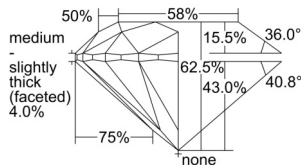

GIA®

FACSIMILE

GIA REPORT 1503417811

Verify this report at GIA.edu

GIA NATURAL DIAMOND DOSSIER®

September 13, 2024
GIA Report Number 1503417811
Shape and Cutting Style ..... Round Brilliant
Measurements ..... 5.02 - 5.06 x 3.15 mm

GRADING RESULTS

Carat Weight ..... 0.50 carat
Color Grade ..... E
Clarity Grade VS2
Cut Grade ..... Excellent

ADDITIONAL GRADING INFORMATION

Polish ..... Excellent
Symmetry ..... Very Good
Fluorescence ..... None
Clarity Characteristics ..... Cloud, Crystal
Inscription(s): GIA 1503417811

PROPORTIONS

Profile to actual proportions

GRADING SCALES

GIA COLOR SCALE	GIA CLARITY SCALE	GIA CUT SCALE	
D	FLAWLESS	EXCELLENT	
E	INTERNALLY FLAWLESS		
F		VVS₁	VERY GOOD
G	VVS₂		
H	VS₁	GOOD	
I	VS₂		
J	SI₁	FAIR	
K	SI₂		
L	I₁	POOR	
M			
N			
O	I₂		
P			
Q	I₃		
R			
S			
T			
U			
V			
W			
X			
Y			
Z