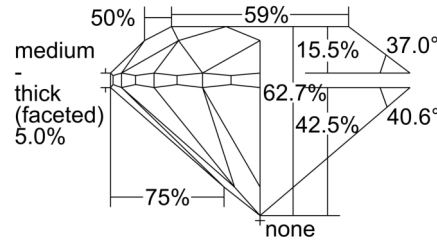

GIA NATURAL DIAMOND GRADING REPORT

September 16, 2024
 GIA Report Number 1503419996
 Shape and Cutting Style Round Brilliant
 Measurements 6.27 - 6.31 x 3.95 mm

GRADING RESULTS

Carat Weight 1.00 carat
 Color Grade D
 Clarity Grade SI2
 Cut Grade Very Good

PROPORTIONS

Profile to actual proportions

CLARITY CHARACTERISTICS

KEY TO SYMBOLS*

- Feather
- Needle
- Cloud
- Indented Natural
- Crystal
- Natural
- Cavity

* Red symbols denote internal characteristics (inclusions). Green or black symbols denote external characteristics (blemishes). Diagram is an approximate representation of the diamond, and symbols shown indicate type, position, and approximate size of clarity characteristics. All clarity characteristics may not be shown. Details of finish are not shown.