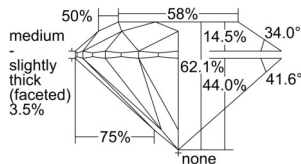

GIA®

FACSIMILE

GIA REPORT 1503421668

Verify this report at GIA.edu

GIA NATURAL DIAMOND DOSSIER®

October 01, 2024
GIA Report Number 1503421668
Shape and Cutting Style ..... Round Brilliant
Measurements ..... 5.08 - 5.11 x 3.17 mm

GRADING RESULTS

Carat Weight ..... 0.50 carat
Color Grade ..... G
Clarity Grade S11
Cut Grade ..... Excellent

ADDITIONAL GRADING INFORMATION

Polish ..... Excellent
Symmetry ..... Excellent
Fluorescence ..... None
Clarity Characteristics ..... Cloud, Feather
Inscription(s): GIA 1503421668

PROPORTIONS

Profile to actual proportions