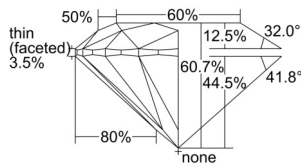

GIA®

FACSIMILE

GIA REPORT 1503421911

Verify this report at GIA.edu

GIA NATURAL DIAMOND DOSSIER®

September 16, 2024
GIA Report Number 1503421911
Shape and Cutting Style ..... Round Brilliant
Measurements ..... 5.14 - 5.15 x 3.12 mm

GRADING RESULTS

Carat Weight ..... 0.50 carat
Color Grade ..... H
Clarity Grade S11
Cut Grade ..... Excellent

ADDITIONAL GRADING INFORMATION

Polish ..... Excellent
Symmetry ..... Excellent
Fluorescence ..... None
Clarity Characteristics ..... Cloud, Crystal
Inscription(s): GIA 1503421911

PROPORTIONS

Profile to actual proportions