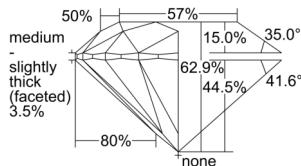

GIA®

FACSIMILE

GIA REPORT 1503422061

Verify this report at GIA.edu

GIA NATURAL DIAMOND DOSSIER®

September 16, 2024
GIA Report Number 1503422061
Shape and Cutting Style ..... Round Brilliant
Measurements ..... 4.27 - 4.30 x 2.70 mm

GRADING RESULTS

Carat Weight ..... 0.30 carat
Color Grade ..... E
Clarity Grade VS1
Cut Grade ..... Excellent

ADDITIONAL GRADING INFORMATION

Polish ..... Excellent
Symmetry ..... Excellent
Fluorescence ..... None
Clarity Characteristics ..... Cloud, Pinpoint
Inscription(s): GIA 1503422061

PROPORTIONS

Profile to actual proportions

GRADING SCALES

GIA COLOR SCALE	GIA CLARITY SCALE	GIA CUT SCALE
D	FLAWLESS	EXCELLENT
E	INTERNALLY FLAWLESS	
F	VVS₁	VERY GOOD
G		
H	VS₁	GOOD
I		
J	SI₁	FAIR
K		
L	I₁	POOR
M		
N	I₂	
O		
P	I₃	
Q		
R		
S		
T		
U		
V		
W		
X		
Y		
Z