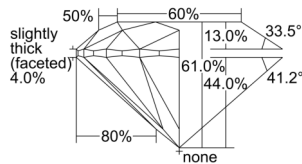

GIA®

FACSIMILE

GIA REPORT 1503422920

Verify this report at GIA.edu

GIA NATURAL DIAMOND DOSSIER®

September 18, 2024
GIA Report Number 1503422920
Shape and Cutting Style ..... Round Brilliant
Measurements ..... 5.70 - 5.73 x 3.48 mm

GRADING RESULTS

Carat Weight ..... 0.70 carat
Color Grade ..... H
Clarity Grade S11
Cut Grade ..... Excellent

ADDITIONAL GRADING INFORMATION

Polish ..... Excellent
Symmetry ..... Excellent
Fluorescence ..... None
Clarity Characteristics ..... Feather
Inscription(s): GIA 1503422920

PROPORTIONS

Profile to actual proportions

GRADING SCALES

GIA COLOR SCALE	GIA CLARITY SCALE	GIA CUT SCALE	
D	FLAWLESS	EXCELLENT	
E	INTERNALLY FLAWLESS		
F		VVS₁	VERY GOOD
G	VVS₂		
H	VS₁	GOOD	
I	VS₂		
J	S1₁	FAIR	
K	S1₂		
L	I₁	POOR	
M	I₂		
N	I₃		
O			
P			
Q			
R			
S			
T			
U			
V			
W			
X			
Y			
Z