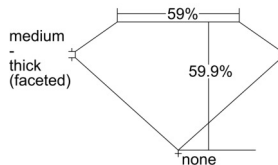

GIA®

FACSIMILE

GIA REPORT 1503424678

Verify this report at GIA.edu

GIA NATURAL DIAMOND DOSSIER®

September 16, 2024
GIA Report Number 1503424678
Shape and Cutting Style ..... Heart Brilliant
Measurements ..... 5.65 x 6.36 x 3.81 mm

GRADING RESULTS

Carat Weight ..... 0.80 carat
Color Grade ..... F
Clarity Grade VS2

ADDITIONAL GRADING INFORMATION

Polish ..... Excellent
Symmetry ..... Excellent
Fluorescence ..... None
Clarity Characteristics ..... Twinning Wisp
Inscription(s): GIA 1503424678

PROPORTIONS

Profile not to actual proportions

GRADING SCALES

GIA COLOR SCALE		GIA CLARITY SCALE			
COLORLESS	D	VERY VERY SLIGHTLY INCLUDED	FLAWLESS		
	E		INTERNALLY FLAWLESS		
	F	VERY SLIGHTLY INCLUDED	VVS₁		
	G		VVS₂		
	H		VS₁		
	NEAR COLORLESS	I	SLIGHTLY INCLUDED	VS₂	
		J		SI₁	
		FAINT	K	INCLUDED	SI₂
			L		I₁
			M		I₂
VERT LIGHT	N	INCLUDED	I₃		
	O				
	P				
	Q				
	R				
LIGHT	S				
	T				
	U				
	V				
	W				
	X				
Y					
Z