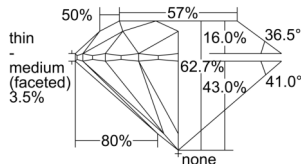

GIA®

FACSIMILE

GIA REPORT 1503425874

Verify this report at GIA.edu

GIA NATURAL DIAMOND DOSSIER®

September 16, 2024
GIA Report Number 1503425874
Shape and Cutting Style ..... Round Brilliant
Measurements ..... 4.27 - 4.29 x 2.68 mm

GRADING RESULTS

Carat Weight ..... 0.30 carat
Color Grade I
Clarity Grade VS2
Cut Grade ..... Excellent

ADDITIONAL GRADING INFORMATION

Polish ..... Excellent
Symmetry ..... Very Good
Fluorescence ..... None
Clarity Characteristics ..... Crystal, Indented Natural
Inscription(s): GIA 1503425874

PROPORTIONS

Profile to actual proportions

GRADING SCALES

GIA COLOR SCALE	GIA CLARITY SCALE	GIA CUT SCALE	
D	FLAWLESS	EXCELLENT	
E	INTERNALLY FLAWLESS		
F		VVS₁	VERY GOOD
G	VVS₂		
H	VS₁	GOOD	
I	VS₂		
J	SI₁	FAIR	
K	SI₂		
L	I₁	POOR	
M	I₂		
N	I₃		
O			
P			
Q			
R			
S			
T			
U			
V			
W			
X			
Y			
Z