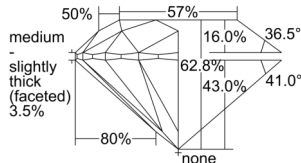

GIA®

FACSIMILE

GIA REPORT 1503435864

Verify this report at GIA.edu

GIA NATURAL DIAMOND DOSSIER®

September 18, 2024
GIA Report Number 1503435864
Shape and Cutting Style ..... Round Brilliant
Measurements ..... 4.68 - 4.72 x 2.95 mm

GRADING RESULTS

Carat Weight ..... 0.40 carat
Color Grade ..... E
Clarity Grade S11
Cut Grade ..... Excellent

ADDITIONAL GRADING INFORMATION

Polish ..... Excellent
Symmetry ..... Excellent
Fluorescence ..... None
Clarity Characteristics ..... Cloud, Feather, Crystal
Inscription(s): GIA 1503435864

PROPORTIONS

Profile to actual proportions

GRADING SCALES

GIA COLOR SCALE	GIA CLARITY SCALE	GIA CUT SCALE	
D	FLAWLESS	EXCELLENT	
E	INTERNALLY FLAWLESS		
F		VVS₁	VERY GOOD
G	VVS₂		
H	VS₁	GOOD	
I	VS₂		
J	S1₁	FAIR	
K	S1₂		
L	I₁	POOR	
M	I₂		
N	I₃		
O			
P			
Q			
R			
S			
T			
U			
V			
W			
X			
Y			
Z