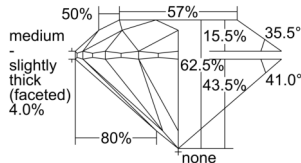

GIA®

FACSIMILE

GIA REPORT 1503437523

Verify this report at GIA.edu

GIA NATURAL DIAMOND DOSSIER®

September 18, 2024
GIA Report Number 1503437523
Shape and Cutting Style ..... Round Brilliant
Measurements ..... 4.75 - 4.78 x 2.98 mm

GRADING RESULTS

Carat Weight ..... 0.41 carat
Color Grade ..... F
Clarity Grade VS1
Cut Grade ..... Excellent

ADDITIONAL GRADING INFORMATION

Polish ..... Excellent
Symmetry ..... Excellent
Fluorescence ..... None
Clarity Characteristics ..... Crystal, Cloud, Needle, Pinpoint
Inscription(s): GIA 1503437523

PROPORTIONS

Profile to actual proportions

GRADING SCALES

GIA COLOR SCALE	GIA CLARITY SCALE	GIA CUT SCALE
D	FLAWLESS	EXCELLENT
E	INTERNALLY FLAWLESS	
F	VVS₁	VERY GOOD
G		
H	VS₁	GOOD
I		
J	VS₂	FAIR
K		
L	SI₁	POOR
M		
N	I₁	
O		
P	I₂	
Q		
R	I₃	
S		
T		
U		
V		
W		
X		
Y		
Z