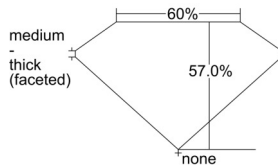

GIA®

FACSIMILE

GIA REPORT 1503442358

Verify this report at GIA.edu

GIA NATURAL DIAMOND DOSSIER®

September 17, 2024
GIA Report Number 1503442358
Shape and Cutting Style ..... Heart Brilliant
Measurements ..... 4.93 x 5.63 x 3.21 mm

GRADING RESULTS

Carat Weight ..... 0.52 carat
Color Grade ..... F
Clarity Grade VS2

ADDITIONAL GRADING INFORMATION

Polish ..... Excellent
Symmetry ..... Excellent
Fluorescence ..... None
Clarity Characteristics ..... Cloud, Feather, Crystal
Inscription(s): GIA 1503442358

PROPORTIONS

Profile not to actual proportions

GRADING SCALES

GIA COLOR SCALE		GIA CLARITY SCALE			
COLORLESS	D	VERY VERY SLIGHTLY INCLUDED	FLAWLESS		
	E		INTERNALLY FLAWLESS		
	F	VERY SLIGHTLY INCLUDED	VVS₁		
	G		VVS₂		
	H		VS₁		
	NEAR COLORLESS	I	SLIGHTLY INCLUDED	VS₂	
		J		SI₁	
		FAINT	K	INCLUDED	SI₂
			L		I₁
			M		I₂
VERT LIGHT	N	LIGHT	I₃		
	O				
	P				
	Q				
	R