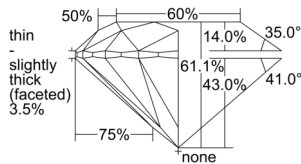

GIA®

FACSIMILE

GIA REPORT 1503443053

Verify this report at GIA.edu

GIA NATURAL DIAMOND DOSSIER®

September 19, 2024
GIA Report Number 1503443053
Shape and Cutting Style ..... Round Brilliant
Measurements ..... 5.91 - 5.93 x 3.62 mm

GRADING RESULTS

Carat Weight ..... 0.78 carat
Color Grade ..... H
Clarity Grade VVS1
Cut Grade ..... Excellent

ADDITIONAL GRADING INFORMATION

Polish ..... Excellent
Symmetry ..... Excellent
Fluorescence ..... None
Clarity Characteristics ..... Pinpoint
Inscription(s): GIA 1503443053

PROPORTIONS

Profile to actual proportions

GRADING SCALES

GIA COLOR SCALE	GIA CLARITY SCALE	GIA CUT SCALE	
D	FLAWLESS	EXCELLENT	
E	INTERNALLY FLAWLESS		
F		VVS₁	VERY GOOD
G	VVS₂		
H	VS₁	GOOD	
I	VS₂		
J	SI₁	FAIR	
K	SI₂		
L	I₁	POOR	
M			
N			
O	I₂		
P			
Q			
R	I₃		
S			
T			
U			
V			
W			
X			
Y			
Z