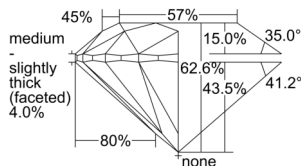

GIA®

FACSIMILE

GIA REPORT 1503443734

Verify this report at GIA.edu

GIA NATURAL DIAMOND DOSSIER®

September 20, 2024
GIA Report Number 1503443734
Shape and Cutting Style ..... Round Brilliant
Measurements ..... 4.86 - 4.89 x 3.05 mm

GRADING RESULTS

Carat Weight ..... 0.45 carat
Color Grade ..... G
Clarity Grade S11
Cut Grade ..... Excellent

ADDITIONAL GRADING INFORMATION

Polish ..... Excellent
Symmetry ..... Excellent
Fluorescence ..... None
Clarity Characteristics ..... Crystal
Inscription(s): GIA 1503443734

PROPORTIONS

Profile to actual proportions

GRADING SCALES

GIA COLOR SCALE	GIA CLARITY SCALE	GIA CUT SCALE	
D	FLAWLESS	EXCELLENT	
E	INTERNALLY FLAWLESS		
F		VVS₁	VERY GOOD
G	VVS₂		
H	VS₁	GOOD	
I	VS₂		
J	S1₁	FAIR	
K	S1₂		
L	I₁	POOR	
M	I₂		
N	I₃		
O			
P			
Q			
R			
S			
T			
U			
V			
W			
X			
Y			
Z