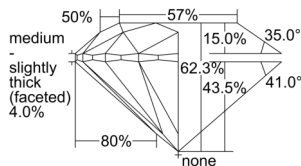

GIA®

FACSIMILE

GIA REPORT 1503447585

Verify this report at GIA.edu

GIA NATURAL DIAMOND DOSSIER®

September 20, 2024
GIA Report Number 1503447585
Shape and Cutting Style ..... Round Brilliant
Measurements ..... 5.08 - 5.10 x 3.17 mm

GRADING RESULTS

Carat Weight ..... 0.50 carat
Color Grade ..... E
Clarity Grade S11
Cut Grade ..... Excellent

ADDITIONAL GRADING INFORMATION

Polish ..... Excellent
Symmetry ..... Excellent
Fluorescence ..... None
Clarity Characteristics ..... Cloud
Inscription(s): GIA 1503447585

PROPORTIONS

Profile to actual proportions