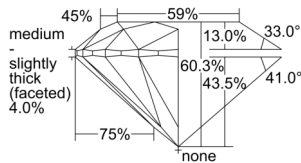

GIA®

FACSIMILE

GIA REPORT 1503449949

Verify this report at GIA.edu

GIA NATURAL DIAMOND DOSSIER®

September 19, 2024
GIA Report Number 1503449949
Shape and Cutting Style ..... Round Brilliant
Measurements ..... 4.34 - 4.37 x 2.62 mm

GRADING RESULTS

Carat Weight ..... 0.30 carat
Color Grade ..... E
Clarity Grade VS1
Cut Grade ..... Excellent

ADDITIONAL GRADING INFORMATION

Polish ..... Excellent
Symmetry ..... Excellent
Fluorescence ..... None
Clarity Characteristics ..... Crystal, Pinpoint
Inscription(s): GIA 1503449949

PROPORTIONS

Profile to actual proportions

GRADING SCALES

GIA COLOR SCALE	GIA CLARITY SCALE	GIA CUT SCALE
D	FLAWLESS	EXCELLENT
E	FLAWLESS	
F	INTERNALLY FLAWLESS	VERY GOOD
G	FLAWLESS	
H	VVS₁	GOOD
I	VVS₂	
J	VS₁	FAIR
K	VS₂	
L	SI₁	POOR
M	SI₂	
N	I₁	
O	I₂	
P	I₃	
Q		
R		
S		
T		
U		
V		
W		
X		
Y		
Z