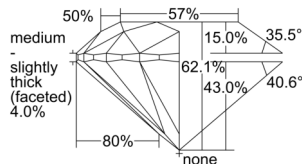

GIA®

FACSIMILE

GIA REPORT 1503452284

Verify this report at GIA.edu

GIA NATURAL DIAMOND DOSSIER®

September 19, 2024
GIA Report Number 1503452284
Shape and Cutting Style ..... Round Brilliant
Measurements ..... 4.68 - 4.72 x 2.92 mm

GRADING RESULTS

Carat Weight ..... 0.40 carat
Color Grade ..... E
Clarity Grade VVS2
Cut Grade ..... Excellent

ADDITIONAL GRADING INFORMATION

Polish ..... Excellent
Symmetry ..... Excellent
Fluorescence ..... None
Clarity Characteristics ..... Needle, Pinpoint, Cloud
Inscription(s): GIA 1503452284

PROPORTIONS

Profile to actual proportions

GRADING SCALES

GIA COLOR SCALE	GIA CLARITY SCALE	GIA CUT SCALE	
D	FLAWLESS	EXCELLENT	
E	INTERNALLY FLAWLESS		
F		VVS₁	VERY GOOD
G	VVS₂		
H	VS₁	GOOD	
I	VS₂		
J	SI₁	FAIR	
K	SI₂		
L	I₁	POOR	
M	I₂		
N	I₃		
O			
P			
Q			
R			
S			
T			
U			
V			
W			
X			
Y			
Z