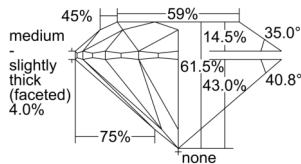

GIA®

FACSIMILE

GIA REPORT 1503452718

Verify this report at GIA.edu

GIA NATURAL DIAMOND DOSSIER®

September 19, 2024
GIA Report Number 1503452718
Shape and Cutting Style ..... Round Brilliant
Measurements ..... 4.92 - 4.96 x 3.04 mm

GRADING RESULTS

Carat Weight ..... 0.46 carat
Color Grade ..... E
Clarity Grade VVS2
Cut Grade ..... Excellent

ADDITIONAL GRADING INFORMATION

Polish ..... Excellent
Symmetry ..... Excellent
Fluorescence ..... Medium Blue
Clarity Characteristics ..... Pinpoint
Inscription(s): GIA 1503452718

PROPORTIONS

Profile to actual proportions

GRADING SCALES

GIA COLOR SCALE	GIA CLARITY SCALE	GIA CUT SCALE	
D	FLAWLESS	EXCELLENT	
E	INTERNALLY FLAWLESS		
F		VVS₁	VERY GOOD
G	VVS₂		
H	VS₁	GOOD	
I	VS₂		
J	SI₁	FAIR	
K	SI₂		
L	I₁	POOR	
M	I₂		
N	I₃		
O			
P			
Q			
R			
S			
T			
U			
V			
W			
X			
Y			
Z