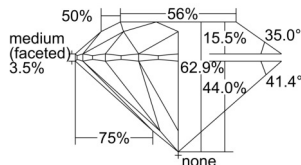

GIA®

FACSIMILE

GIA REPORT 1503454301

Verify this report at GIA.edu

GIA NATURAL DIAMOND DOSSIER®

September 23, 2024
GIA Report Number 1503454301
Shape and Cutting Style ..... Round Brilliant
Measurements ..... 4.72 - 4.73 x 2.97 mm

GRADING RESULTS

Carat Weight ..... 0.40 carat
Color Grade I
Clarity Grade VVS1
Cut Grade ..... Excellent

ADDITIONAL GRADING INFORMATION

Polish ..... Excellent
Symmetry ..... Excellent
Fluorescence ..... None
Clarity Characteristics ..... Internal Graining
Inscription(s): GIA 1503454301

PROPORTIONS

Profile to actual proportions

GRADING SCALES

GIA COLOR SCALE	GIA CLARITY SCALE	GIA CUT SCALE	
D	FLAWLESS	EXCELLENT	
E	INTERNALLY FLAWLESS		
F		VVS₁	VERY GOOD
G	VVS₂		
H	VS₁	GOOD	
I	VS₂		
J	SI₁	FAIR	
K	SI₂		
L	I₁	POOR	
M			I₂
N	I₃		
O			
P			
Q			
R			
S			
T			
U			
V			
W			
X			
Y			
Z