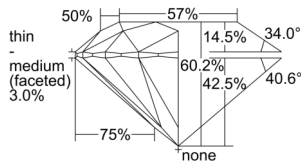

GIA®

FACSIMILE

GIA REPORT 1503454424

Verify this report at GIA.edu

GIA NATURAL DIAMOND DOSSIER®

September 20, 2024
GIA Report Number 1503454424
Shape and Cutting Style ..... Round Brilliant
Measurements ..... 4.34 - 4.36 x 2.62 mm

GRADING RESULTS

Carat Weight ..... 0.30 carat
Color Grade ..... D
Clarity Grade S11
Cut Grade ..... Excellent

ADDITIONAL GRADING INFORMATION

Polish ..... Excellent
Symmetry ..... Excellent
Fluorescence ..... None
Clarity Characteristics ..... Feather, Cloud, Crystal
Inscription(s): GIA 1503454424

PROPORTIONS

Profile to actual proportions

GRADING SCALES

GIA COLOR SCALE	GIA CLARITY SCALE	GIA CUT SCALE	
D	FLAWLESS	EXCELLENT	
E	INTERNALLY FLAWLESS		
F		VVS₁	VERY GOOD
G	VVS₂		
H	VS₁	GOOD	
I	VS₂		
J	S1₁	FAIR	
K	S1₂		
L	I₁	POOR	
M	I₂		
N	I₃		
O			
P			
Q			
R			
S			
T			
U			
V			
W			
X			
Y			
Z