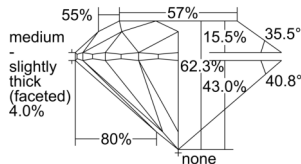

GIA®

FACSIMILE

GIA REPORT 1503455894

Verify this report at GIA.edu

GIA NATURAL DIAMOND DOSSIER®

September 19, 2024
GIA Report Number 1503455894
Shape and Cutting Style ..... Round Brilliant
Measurements ..... 4.30 - 4.33 x 2.69 mm

GRADING RESULTS

Carat Weight ..... 0.31 carat
Color Grade ..... H
Clarity Grade VVS2
Cut Grade ..... Excellent

ADDITIONAL GRADING INFORMATION

Polish ..... Excellent
Symmetry ..... Excellent
Fluorescence ..... Strong Blue
Clarity Characteristics ..... Pinpoint, Cloud
Inscription(s): GIA 1503455894

PROPORTIONS

Profile to actual proportions

GRADING SCALES

GIA COLOR SCALE	GIA CLARITY SCALE	GIA CUT SCALE	
D	FLAWLESS	EXCELLENT	
E	INTERNALLY FLAWLESS		
F		VVS₁	VERY GOOD
G	VVS₂		
H	VS₁	GOOD	
I	VS₂		
J	SI₁	FAIR	
K	SI₂		
L	I₁	POOR	
M			
N			
O	I₂		
P			
Q			
R	I₃		
S			
T			
U			
V			
W			
X			
Y			
Z