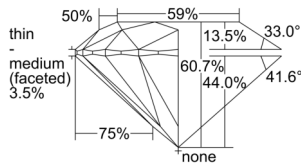

GIA®

FACSIMILE

GIA REPORT 1503456619

Verify this report at GIA.edu

GIA NATURAL DIAMOND DOSSIER®

September 20, 2024
GIA Report Number 1503456619
Shape and Cutting Style ..... Round Brilliant
Measurements ..... 4.35 - 4.38 x 2.65 mm

GRADING RESULTS

Carat Weight ..... 0.30 carat
Color Grade ..... E
Clarity Grade S11
Cut Grade ..... Excellent

ADDITIONAL GRADING INFORMATION

Polish ..... Excellent
Symmetry ..... Excellent
Fluorescence ..... None
Clarity Characteristics ..... Cloud, Crystal, Feather
Inscription(s): GIA 1503456619

PROPORTIONS

Profile to actual proportions

GRADING SCALES

GIA COLOR SCALE	GIA CLARITY SCALE	GIA CUT SCALE	
D	FLAWLESS	EXCELLENT	
E	INTERNALLY FLAWLESS		
F		VVS₁	VERY GOOD
G	VVS₂		
H	VS₁	GOOD	
I	VS₂		
J	S1₁	FAIR	
K	S1₂		
L	I₁	POOR	
M	I₂		
N	I₃		
O			
P			
Q			
R			
S			
T			
U			
V			
W			
X			
Y			
Z