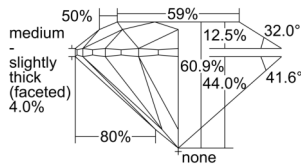

GIA®

FACSIMILE

GIA REPORT 1503458420

Verify this report at GIA.edu

GIA NATURAL DIAMOND DOSSIER®

September 20, 2024
GIA Report Number 1503458420
Shape and Cutting Style ..... Round Brilliant
Measurements ..... 4.31 - 4.33 x 2.63 mm

GRADING RESULTS

Carat Weight ..... 0.30 carat
Color Grade ..... E
Clarity Grade S11
Cut Grade ..... Excellent

ADDITIONAL GRADING INFORMATION

Polish ..... Very Good
Symmetry ..... Excellent
Fluorescence ..... None
Clarity Characteristics..... Cloud, Crystal, Feather
Inscription(s): GIA 1503458420

PROPORTIONS

Profile to actual proportions

GRADING SCALES

GIA COLOR SCALE	GIA CLARITY SCALE	GIA CUT SCALE	
D	FLAWLESS	EXCELLENT	
E	INTERNALLY FLAWLESS		
F		VVS₁	VERY GOOD
G	VVS₂		
H	VS₁	GOOD	
I	VS₂		
J	S1₁	FAIR	
K	S1₂		
L	I₁	POOR	
M	I₂		
N	I₃		
O			
P			
Q			
R			
S			
T			
U			
V			
W			
X			
Y			
Z