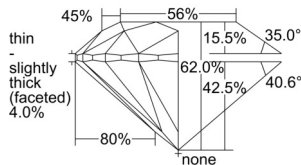

GIA®

FACSIMILE

GIA REPORT 1503459621

Verify this report at GIA.edu

GIA NATURAL DIAMOND DOSSIER®

September 19, 2024
GIA Report Number 1503459621
Shape and Cutting Style ..... Round Brilliant
Measurements ..... 5.28 - 5.31 x 3.29 mm

GRADING RESULTS

Carat Weight ..... 0.57 carat
Color Grade ..... G
Clarity Grade S11
Cut Grade ..... Excellent

ADDITIONAL GRADING INFORMATION

Polish ..... Excellent
Symmetry ..... Excellent
Fluorescence ..... None
Clarity Characteristics..... Crystal, Cloud, Knot
Inscription(s): GIA 1503459621

PROPORTIONS

Profile to actual proportions