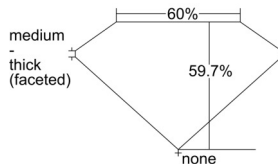

GIA®

FACSIMILE

GIA REPORT 1503469115

Verify this report at GIA.edu

GIA NATURAL DIAMOND DOSSIER®

September 20, 2024
GIA Report Number 1503469115
Shape and Cutting Style ..... Heart Brilliant
Measurements ..... 5.23 x 6.15 x 3.67 mm

GRADING RESULTS

Carat Weight ..... 0.70 carat
Color Grade ..... G
Clarity Grade VS2

ADDITIONAL GRADING INFORMATION

Polish ..... Excellent
Symmetry ..... Excellent
Fluorescence ..... None
Clarity Characteristics ..... Feather, Crystal
Inscription(s): GIA 1503469115

PROPORTIONS

Profile not to actual proportions

GRADING SCALES

GIA COLOR SCALE		GIA CLARITY SCALE			
COLORLESS	D	VERY VERY SLIGHTLY INCLUDED	FLAWLESS		
	E		INTERNALLY FLAWLESS		
	F	VERY SLIGHTLY INCLUDED	VVS₁		
	G		VVS₂		
	H		VS₁		
	NEAR COLORLESS	I	SLIGHTLY INCLUDED	VS₂	
		J		SI₁	
		FAINT	K	INCLUDED	SI₂
			L		I₁
			M		I₂
VERT LIGHT	N	LIGHT	I₃		
	O				
	P				
	Q				
	R