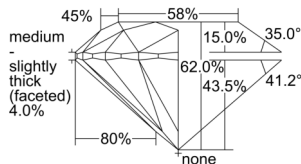

GIA®

FACSIMILE

GIA REPORT 1503472078

Verify this report at GIA.edu

GIA NATURAL DIAMOND DOSSIER®

September 23, 2024
GIA Report Number 1503472078
Shape and Cutting Style ..... Round Brilliant
Measurements ..... 4.70 - 4.73 x 2.92 mm

GRADING RESULTS

Carat Weight ..... 0.40 carat
Color Grade ..... D
Clarity Grade S11
Cut Grade ..... Excellent

ADDITIONAL GRADING INFORMATION

Polish ..... Excellent
Symmetry ..... Excellent
Fluorescence ..... None
Clarity Characteristics ..... Crystal
Inscription(s): GIA 1503472078

PROPORTIONS

Profile to actual proportions

GRADING SCALES

GIA COLOR SCALE	GIA CLARITY SCALE	GIA CUT SCALE	
D	FLAWLESS	EXCELLENT	
E	INTERNALLY FLAWLESS		
F		VVS₁	VERY GOOD
G	VVS₂		
H	VS₁	GOOD	
I	VS₂		
J	S1₁	FAIR	
K	S1₂		
L	I₁	POOR	
M	I₂		
N	I₃		
O			
P			
Q			
R			
S			
T			
U			
V			
W			
X			
Y			
Z