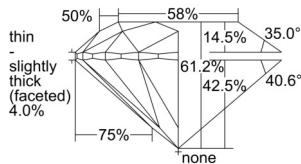

GIA®

FACSIMILE

GIA REPORT 1503475834

Verify this report at GIA.edu

GIA NATURAL DIAMOND DOSSIER®

September 23, 2024
GIA Report Number 1503475834
Shape and Cutting Style ..... Round Brilliant
Measurements ..... 5.68 - 5.71 x 3.49 mm

GRADING RESULTS

Carat Weight ..... 0.70 carat
Color Grade ..... E
Clarity Grade VS2
Cut Grade ..... Excellent

ADDITIONAL GRADING INFORMATION

Polish ..... Excellent
Symmetry ..... Excellent
Fluorescence ..... None
Clarity Characteristics ..... Crystal, Cloud
Inscription(s): GIA 1503475834

PROPORTIONS

Profile to actual proportions

GRADING SCALES

GIA COLOR SCALE	GIA CLARITY SCALE	GIA CUT SCALE	
D	FLAWLESS	EXCELLENT	
E	INTERNALLY FLAWLESS		
F		VVS₁	VERY GOOD
G	VVS₂		
H	VS₁	GOOD	
I	VS₂		
J	SI₁	FAIR	
K	SI₂		
L	I₁	POOR	
M			
N			
O	I₂		
P			
Q			
R	I₃		
S			
T			
U			
V			
W			
X			
Y			
Z