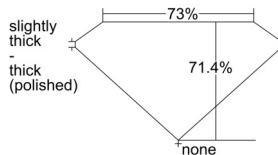

GIA®

FACSIMILE

GIA REPORT 1503486486

Verify this report at GIA.edu

GIA NATURAL DIAMOND DOSSIER®

September 24, 2024
GIA Report Number 1503486486
Shape and Cutting Style ..... Square Modified Brilliant
Measurements ..... 4.18 x 4.08 x 2.91 mm

GRADING RESULTS

Carat Weight ..... 0.42 carat
Color Grade ..... F
Clarity Grade VVS1

ADDITIONAL GRADING INFORMATION

Polish ..... Excellent
Symmetry ..... Very Good
Fluorescence ..... Faint
Clarity Characteristics ..... Pinpoint
Inscription(s): GIA 1503486486

PROPORTIONS

Profile not to actual proportions

GRADING SCALES

GIA COLOR SCALE		GIA CLARITY SCALE			
COLORLESS	D	VERY VERY SLIGHTLY INCLUDED	FLAWLESS		
	E		INTERNALLY FLAWLESS		
	F	VERY SLIGHTLY INCLUDED	VVS₁		
	G		VVS₂		
	H		VS₁		
	NEAR COLORLESS	I	VERY SLIGHTLY INCLUDED	VS₂	
		J		SI₁	
		FAINT	K	SLIGHTLY INCLUDED	SI₂
			L		I₁
			M		I₂
VERT LIGHT	N	INCLUDED	I₃		
	O				
	P				
	Q				
	R				
LIGHT	S				
	T				
	U				
	V				
	W				
	X				
	Y				
	Z