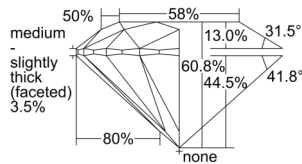

GIA®

FACSIMILE

GIA REPORT 1503494404

Verify this report at GIA.edu

GIA NATURAL DIAMOND DOSSIER®

September 25, 2024
GIA Report Number 1503494404
Shape and Cutting Style ..... Round Brilliant
Measurements ..... 4.50 - 4.54 x 2.75 mm

GRADING RESULTS

Carat Weight ..... 0.34 carat
Color Grade ..... E
Clarity Grade S11
Cut Grade ..... Excellent

ADDITIONAL GRADING INFORMATION

Polish ..... Excellent
Symmetry ..... Excellent
Fluorescence ..... None
Clarity Characteristics ..... Cloud
Inscription(s): GIA 1503494404

PROPORTIONS

Profile to actual proportions

GRADING SCALES

GIA COLOR SCALE	GIA CLARITY SCALE	GIA CUT SCALE	
D	FLAWLESS	EXCELLENT	
E	INTERNALLY FLAWLESS		
F		VVS₁	VERY GOOD
G	VVS₂		
H	VS₁	GOOD	
I	VS₂		
J	S1₁	FAIR	
K	S1₂		
L	I₁	POOR	
M	I₂		
N	I₃		
O			
P			
Q			
R			
S			
T			
U			
V			
W			
X			
Y			
Z