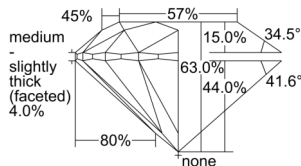

GIA®

FACSIMILE

GIA REPORT 1503496276

Verify this report at GIA.edu

GIA NATURAL DIAMOND DOSSIER®

September 25, 2024
GIA Report Number 1503496276
Shape and Cutting Style ..... Round Brilliant
Measurements ..... 4.26 - 4.29 x 2.69 mm

GRADING RESULTS

Carat Weight ..... 0.30 carat
Color Grade ..... F
Clarity Grade VS2
Cut Grade ..... Excellent

ADDITIONAL GRADING INFORMATION

Polish ..... Excellent
Symmetry ..... Excellent
Fluorescence ..... None
Clarity Characteristics ..... Cloud, Crystal
Inscription(s): GIA 1503496276

PROPORTIONS

Profile to actual proportions

GRADING SCALES

GIA COLOR SCALE	GIA CLARITY SCALE	GIA CUT SCALE
D	FLAWLESS	EXCELLENT
E	FLAWLESS	
F	INTERNALLY FLAWLESS	VERY GOOD
G	FLAWLESS	
H	VVS₁	GOOD
I	VVS₂	
J	VS₁	FAIR
K	VS₂	
L	SI₁	POOR
M	SI₂	
N	I₁	
O	I₂	
P	I₃	
Q		
R		
S		
T		
U		
V		
W		
X		
Y		
Z