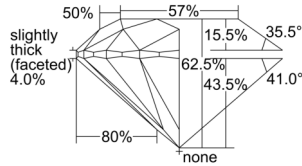

GIA®

FACSIMILE

GIA REPORT 1503499023

Verify this report at GIA.edu

GIA NATURAL DIAMOND DOSSIER®

September 25, 2024
GIA Report Number 1503499023
Shape and Cutting Style ..... Round Brilliant
Measurements ..... 5.21 - 5.24 x 3.27 mm

GRADING RESULTS

Carat Weight ..... 0.55 carat
Color Grade ..... K
Clarity Grade VVS2
Cut Grade ..... Excellent

ADDITIONAL GRADING INFORMATION

Polish ..... Excellent
Symmetry ..... Excellent
Fluorescence ..... Faint
Clarity Characteristics ..... Pinpoint, Needle
Inscription(s): GIA 1503499023

PROPORTIONS

Profile to actual proportions