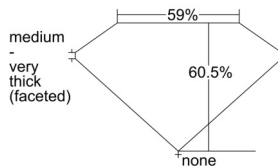

GIA®

FACSIMILE

GIA REPORT 1503502999

Verify this report at GIA.edu

GIA NATURAL DIAMOND DOSSIER®

September 25, 2024
GIA Report Number 1503502999
Shape and Cutting Style ..... Heart Brilliant
Measurements ..... 4.89 x 5.71 x 3.45 mm

GRADING RESULTS

Carat Weight ..... 0.55 carat
Color Grade ..... G
Clarity Grade VS1

ADDITIONAL GRADING INFORMATION

Polish ..... Excellent
Symmetry ..... Excellent
Fluorescence ..... None
Clarity Characteristics ..... Crystal, Feather, Cloud
Inscription(s): GIA 1503502999

PROPORTIONS

Profile not to actual proportions

GRADING SCALES

GIA COLOR SCALE		GIA CLARITY SCALE			
COLORLESS	D	VERY VERY SLIGHTLY INCLUDED	FLAWLESS		
	E		INTERNALLY FLAWLESS		
	F	VERY SLIGHTLY INCLUDED	VVS₁		
	G		VVS₂		
	H		VS₁		
	NEAR COLORLESS	I	SLIGHTLY INCLUDED	VS₂	
		J		SI₁	
		FAINT	K	INCLUDED	SI₂
			L		I₁
			M		I₂
VERT LIGHT	N	LIGHT	I₃		
	O				
	P				
	Q				
	R