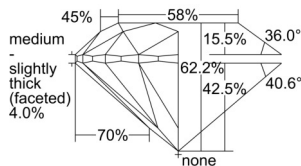

GIA®

FACSIMILE

GIA REPORT 1503503354

Verify this report at GIA.edu

GIA NATURAL DIAMOND DOSSIER®

September 26, 2024
GIA Report Number 1503503354
Shape and Cutting Style ..... Round Brilliant
Measurements ..... 6.16 - 6.19 x 3.84 mm

GRADING RESULTS

Carat Weight ..... 0.91 carat
Color Grade ..... D
Clarity Grade VS2
Cut Grade ..... Excellent

ADDITIONAL GRADING INFORMATION

Polish ..... Excellent
Symmetry ..... Excellent
Fluorescence ..... None
Clarity Characteristics ..... Cloud
Inscription(s): GIA 1503503354

PROPORTIONS

Profile to actual proportions

GRADING SCALES

GIA COLOR SCALE	GIA CLARITY SCALE	GIA CUT SCALE	
D	FLAWLESS	EXCELLENT	
E	INTERNALLY FLAWLESS		
F		VVS₁	VERY GOOD
G	VVS₂		
H	VS₁	GOOD	
I	VS₂		
J	SI₁	FAIR	
K	SI₂		
L	I₁	POOR	
M	I₂		
N	I₃		
O			
P			
Q			
R			
S			
T			
U			
V			
W			
X			
Y			
Z