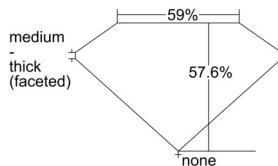

GIA®

FACSIMILE

GIA REPORT 1503503485

Verify this report at GIA.edu

GIA NATURAL DIAMOND DOSSIER®

September 25, 2024
GIA Report Number 1503503485
Shape and Cutting Style ..... Heart Brilliant
Measurements ..... 5.53 x 6.23 x 3.59 mm

GRADING RESULTS

Carat Weight ..... 0.73 carat
Color Grade ..... E
Clarity Grade VS1

ADDITIONAL GRADING INFORMATION

Polish ..... Excellent
Symmetry ..... Excellent
Fluorescence ..... None
Clarity Characteristics ..... Feather, Needle, Pinpoint
Inscription(s): GIA 1503503485

PROPORTIONS

Profile not to actual proportions

GRADING SCALES

GIA COLOR SCALE		GIA CLARITY SCALE			
COLORLESS	D	VERY VERY SLIGHTLY INCLUDED	FLAWLESS		
	E		INTERNALLY FLAWLESS		
	F	VERY SLIGHTLY INCLUDED	VVS₁		
	G		VVS₂		
	H		VS₁		
	NEAR COLORLESS	I	SLIGHTLY INCLUDED	VS₂	
		J		SI₁	
		FAINT	K	INCLUDED	SI₂
			L		I₁
			M		I₂
VERT LIGHT			N	INCLUDED	I₃
	O				
	P				
	Q				
LIGHT	R				
	S				
	T				
	U				
	V				
	Z