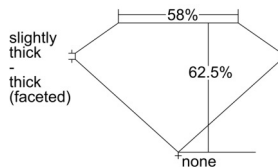

GIA®

FACSIMILE

GIA REPORT 1503505946

Verify this report at GIA.edu

GIA NATURAL DIAMOND DOSSIER®

September 26, 2024
GIA Report Number 1503505946
Shape and Cutting Style ..... Marquise Brilliant
Measurements ..... 8.06 x 4.15 x 2.59 mm

GRADING RESULTS

Carat Weight ..... 0.51 carat
Color Grade ..... D
Clarity Grade VVS1

ADDITIONAL GRADING INFORMATION

Polish ..... Excellent
Symmetry ..... Excellent
Fluorescence ..... None
Clarity Characteristics ..... Cloud, Cavity
Inscription(s): GIA 1503505946

PROPORTIONS

Profile not to actual proportions

GRADING SCALES

GIA COLOR SCALE		GIA CLARITY SCALE			
COLORLESS	D	VERY VERY SLIGHTLY INCLUDED	FLAWLESS		
	E		INTERNALLY FLAWLESS		
	F	VERY SLIGHTLY INCLUDED	VVS₁		
	G		VVS₂		
	H		VS₁		
	NEAR COLORLESS	I	SLIGHTLY INCLUDED	VS₂	
		J		SI₁	
		FAINT	K	INCLUDED	SI₂
			L		I₁
			M		I₂
VERT LIGHT	N	LIGHT	I₃		
	O				
	P				
	Q				
	R