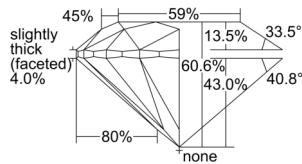

GIA®

FACSIMILE

GIA REPORT 1503518470

Verify this report at GIA.edu

GIA NATURAL DIAMOND DOSSIER®

September 27, 2024
GIA Report Number 1503518470
Shape and Cutting Style ..... Round Brilliant
Measurements ..... 5.12 - 5.15 x 3.11 mm

GRADING RESULTS

Carat Weight ..... 0.50 carat
Color Grade ..... H
Clarity Grade VVS1
Cut Grade ..... Excellent

ADDITIONAL GRADING INFORMATION

Polish ..... Excellent
Symmetry ..... Excellent
Fluorescence ..... Medium Blue
Clarity Characteristics..... Needle, Pinpoint, Internal Graining,
Feather

Inscription(s): GIA 1503518470

PROPORTIONS

Profile to actual proportions