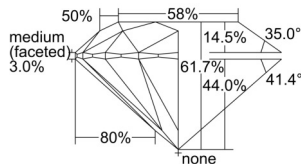

GIA®

FACSIMILE

GIA REPORT 1503530693

Verify this report at GIA.edu

GIA NATURAL DIAMOND DOSSIER®

October 01, 2024
GIA Report Number 1503530693
Shape and Cutting Style ..... Round Brilliant
Measurements ..... 3.95 - 3.97 x 2.44 mm

GRADING RESULTS

Carat Weight ..... 0.23 carat
Color Grade ..... G
Clarity Grade S11
Cut Grade ..... Excellent

ADDITIONAL GRADING INFORMATION

Polish ..... Excellent
Symmetry ..... Excellent
Fluorescence ..... Strong Blue
Clarity Characteristics ..... Crystal, Cloud
Inscription(s): GIA 1503530693

PROPORTIONS

Profile to actual proportions

GRADING SCALES

GIA COLOR SCALE

COLORESS	D
	E
	F
	G
	H
	I
	J
NEAR COLORESS	K
	L
FANIT	M
	N
	O
	P
VERY LIGHT	Q
	R
	S
	T
	U
	V
	W
	X
	Y
LIGHT	Z

GIA CLARITY SCALE

FLAWLESS	VERY VERY SLIGHTLY INCLUDED	VVS₁	
			VVS₂
INTERNALLY FLAWLESS	VERY SLIGHTLY INCLUDED	VS₁	
		VS₂	
SLIGHTLY INCLUDED	SLIGHTLY INCLUDED	SI₁	
		SI₂	
INCLUDED	INCLUDED	I₁	
		I₂	
		I₃	

GIA CUT SCALE

EXCELLENT	VERY GOOD	GOOD	FAIR	POOR