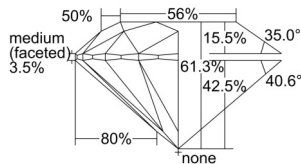

GIA®

FACSIMILE

GIA REPORT 1503532378

Verify this report at GIA.edu

GIA NATURAL DIAMOND DOSSIER®

October 01, 2024
GIA Report Number 1503532378
Shape and Cutting Style ..... Round Brilliant
Measurements ..... 3.82 - 3.84 x 2.35 mm

GRADING RESULTS

Carat Weight ..... 0.21 carat
Color Grade ..... D
Clarity Grade S11
Cut Grade ..... Excellent

ADDITIONAL GRADING INFORMATION

Polish ..... Excellent
Symmetry ..... Excellent
Fluorescence ..... None
Clarity Characteristics ..... Cloud, Crystal
Inscription(s): GIA 1503532378

PROPORTIONS

Profile to actual proportions

GRADING SCALES

GIA COLOR SCALE

COLORED	D
	E
	F
	G
	H
	I
	J
NEAR COLORLESS	K
	L
Faint	M
	N
	O
	P
	Q
	R
	S
	T
	U
	V
	W
	X
	Y
	Z

GIA CLARITY SCALE

FLAWLESS	INTERNAL FLAWLESS	
		EXCELLENT
VERY VERY SLIGHTLY INCLUDED	VVS₁	
	VVS₂	
VERY SLIGHTLY INCLUDED	VS₁	
	VS₂	
SLIGHTLY INCLUDED	SI₁	
	SI₂	
INCLUDED	I₁	
	I₂	
	I₃	

GIA CUT SCALE

EXCELLENT
VERY GOOD
GOOD
FAIR
POOR