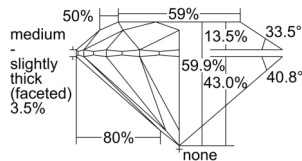

GIA®

FACSIMILE

GIA REPORT 1503532924

Verify this report at GIA.edu

GIA NATURAL DIAMOND DOSSIER®

October 01, 2024
GIA Report Number 1503532924
Shape and Cutting Style ..... Round Brilliant
Measurements ..... 3.69 - 3.71 x 2.22 mm

GRADING RESULTS

Carat Weight ..... 0.18 carat
Color Grade ..... G
Clarity Grade S11
Cut Grade ..... Excellent

ADDITIONAL GRADING INFORMATION

Polish ..... Excellent
Symmetry ..... Excellent
Fluorescence ..... None
Clarity Characteristics ..... Cloud
Inscription(s): GIA 1503532924

PROPORTIONS

Profile to actual proportions

GRADING SCALES

GIA COLOR SCALE	GIA CLARITY SCALE	GIA CUT SCALE	
D	FLAWLESS	EXCELLENT	
E	INTERNALLY FLAWLESS		
F		VVS₁	VERY GOOD
G	VVS₂		
H	VS₁	GOOD	
I	VS₂		
J	S1₁	FAIR	
K	S1₂		
L	I₁	POOR	
M	I₂		
N	I₃		
O			
P			
Q			
R			
S			
T			
U			
V			
W			
X			
Y			
Z