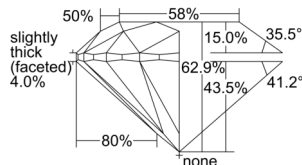

GIA®

FACSIMILE

GIA REPORT 1503536596

Verify this report at GIA.edu

GIA NATURAL DIAMOND DOSSIER®

September 30, 2024
GIA Report Number 1503536596
Shape and Cutting Style ..... Round Brilliant
Measurements ..... 5.61 - 5.66 x 3.54 mm

GRADING RESULTS

Carat Weight ..... 0.70 carat
Color Grade ..... H
Clarity Grade S11
Cut Grade ..... Excellent

ADDITIONAL GRADING INFORMATION

Polish ..... Excellent
Symmetry ..... Excellent
Fluorescence ..... None
Clarity Characteristics ..... Crystal, Feather
Inscription(s): GIA 1503536596

PROPORTIONS

Profile to actual proportions

GRADING SCALES

GIA COLOR SCALE	GIA CLARITY SCALE	GIA CUT SCALE	
D	FLAWLESS	EXCELLENT	
E	INTERNALLY FLAWLESS		
F		VVS₁	VERY GOOD
G	VVS₂		
H	VS₁	GOOD	
I	VS₂		
J	S1₁	FAIR	
K	S1₂		
L	I₁	POOR	
M	I₂		
N	I₃		
O			
P			
Q			
R			
S			
T			
U			
V			
W			
X			
Y			
Z